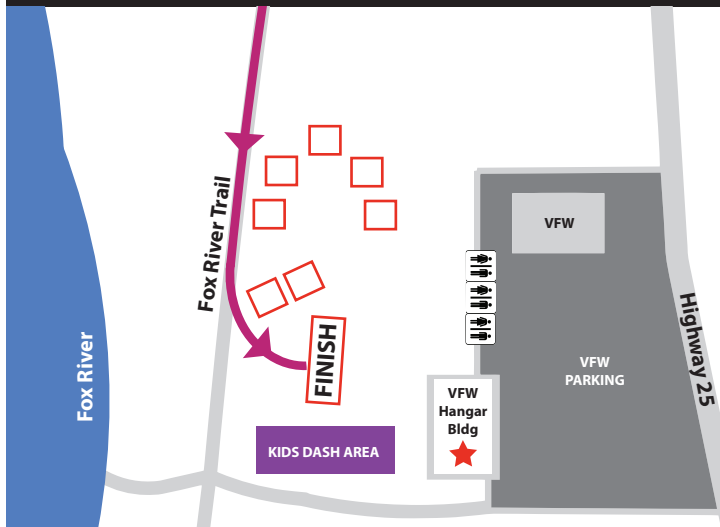

# BATAVIA TRIATHLON & DUATHLON

## TRIATHLON RUN COURSE · FINISH AREA

VFW  
Finish Area · Post Race

### TRIATHLON

- SWIM 400 meters
- BIKE 14.7 miles
- RUN 2 4.1 miles

1.5 MILE  
TURNAROUND