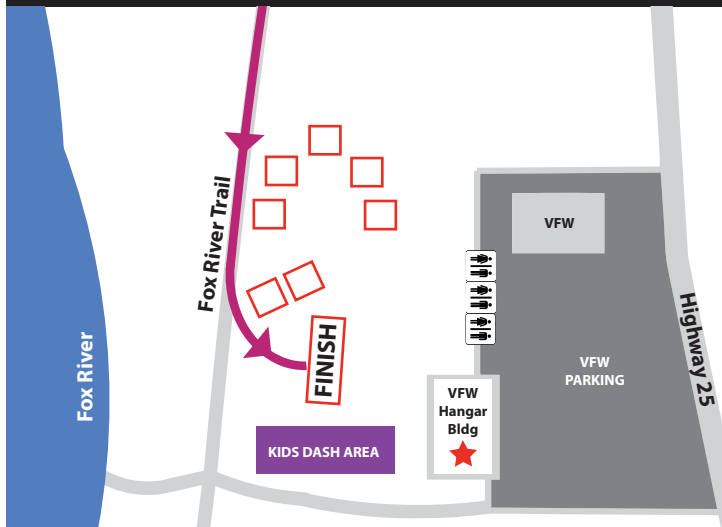

# BATAVIA TRIATHLON & DUATHLON

## DUATHLON RUN COURSE 2 · FINISH AREA

VFW  
Finish Area · Post Race

DUATHLON	
	RUN 1 2 miles
	BIKE 14.7 miles
	RUN 2 4.1 miles